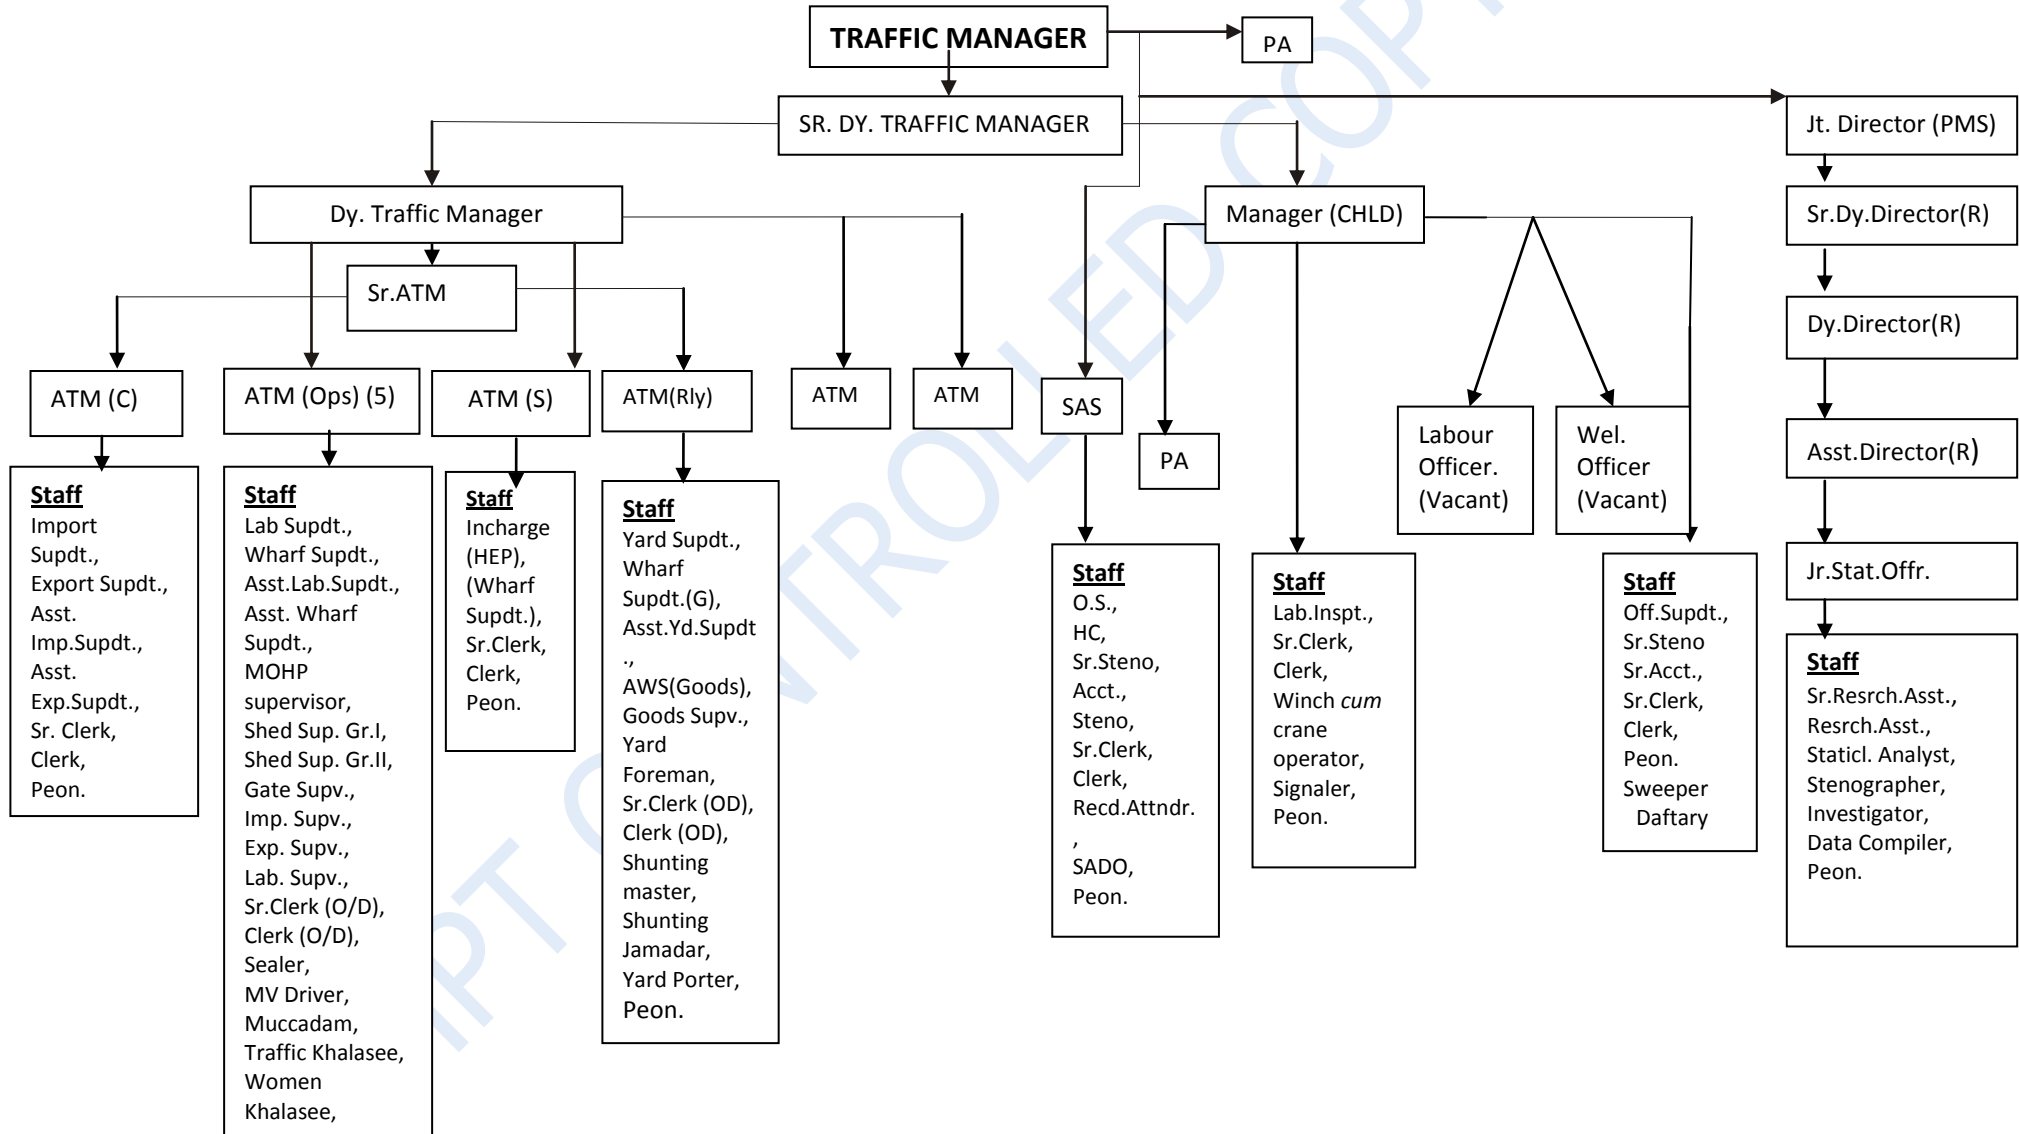

DM – 07 A – 8: ORGANISATION CHART

| | | |
|-----------------------------------------------------------------------------------|---------------------------|-----------------|
|  | MORMUGAO PORT TRUST | Version : 7.01 |
| | GOA – 403 804 | Date : 10/01/17 |
| | QUALITY MANAGEMENT SYSTEM | Page 2 of 2 |
| | DM # 07 A : TRAFFIC | |

MPT CONTROLLED COPY