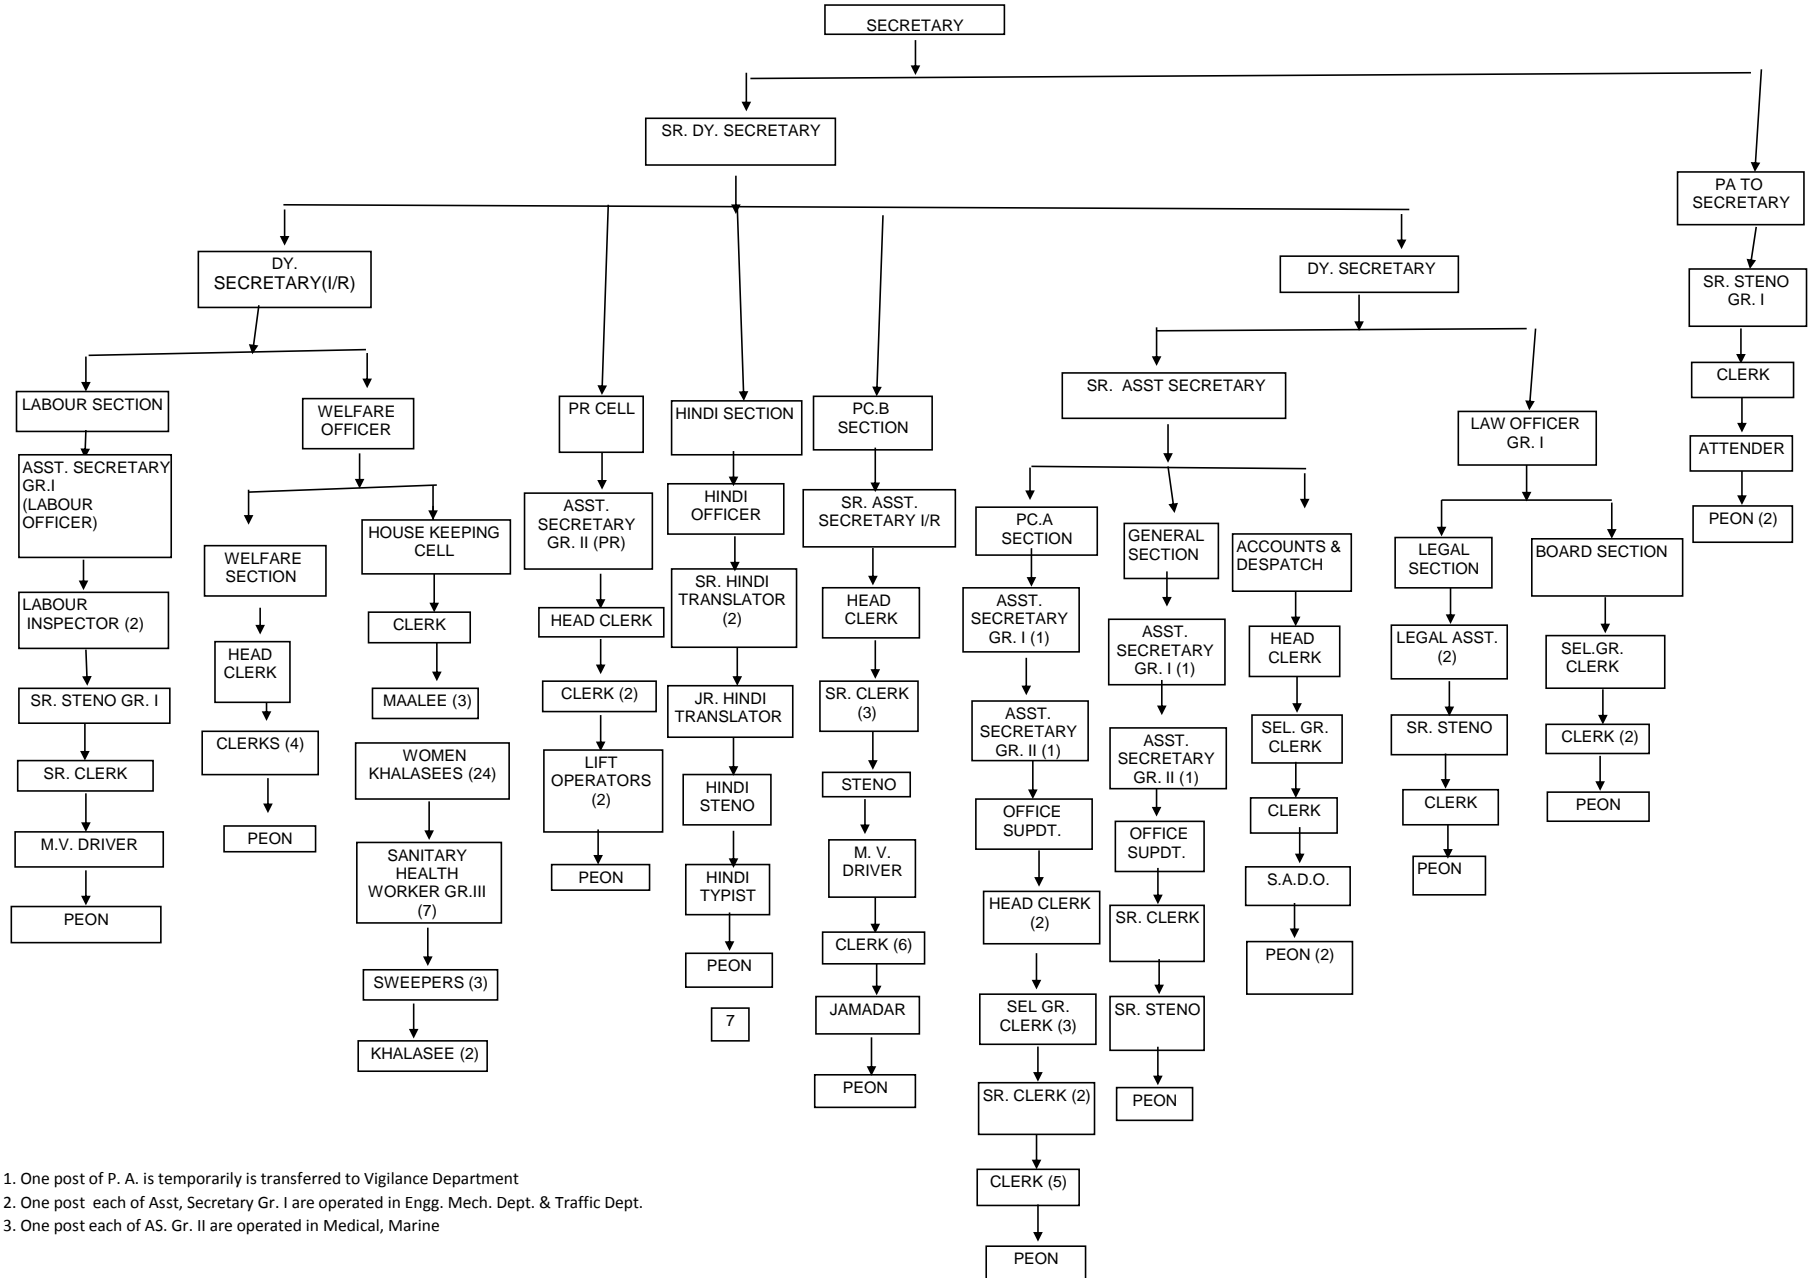

ADMINISTRATIVE CHART
GENERAL ADMINISTRATION DEPARTMENT

1. One post of P. A. is temporarily is transferred to Vigilance Department
2. One post each of Asst, Secretary Gr. I are operated in Engg. Mech. Dept. & Traffic Dept.
3. One post each of AS. Gr. II are operated in Medical, Marine