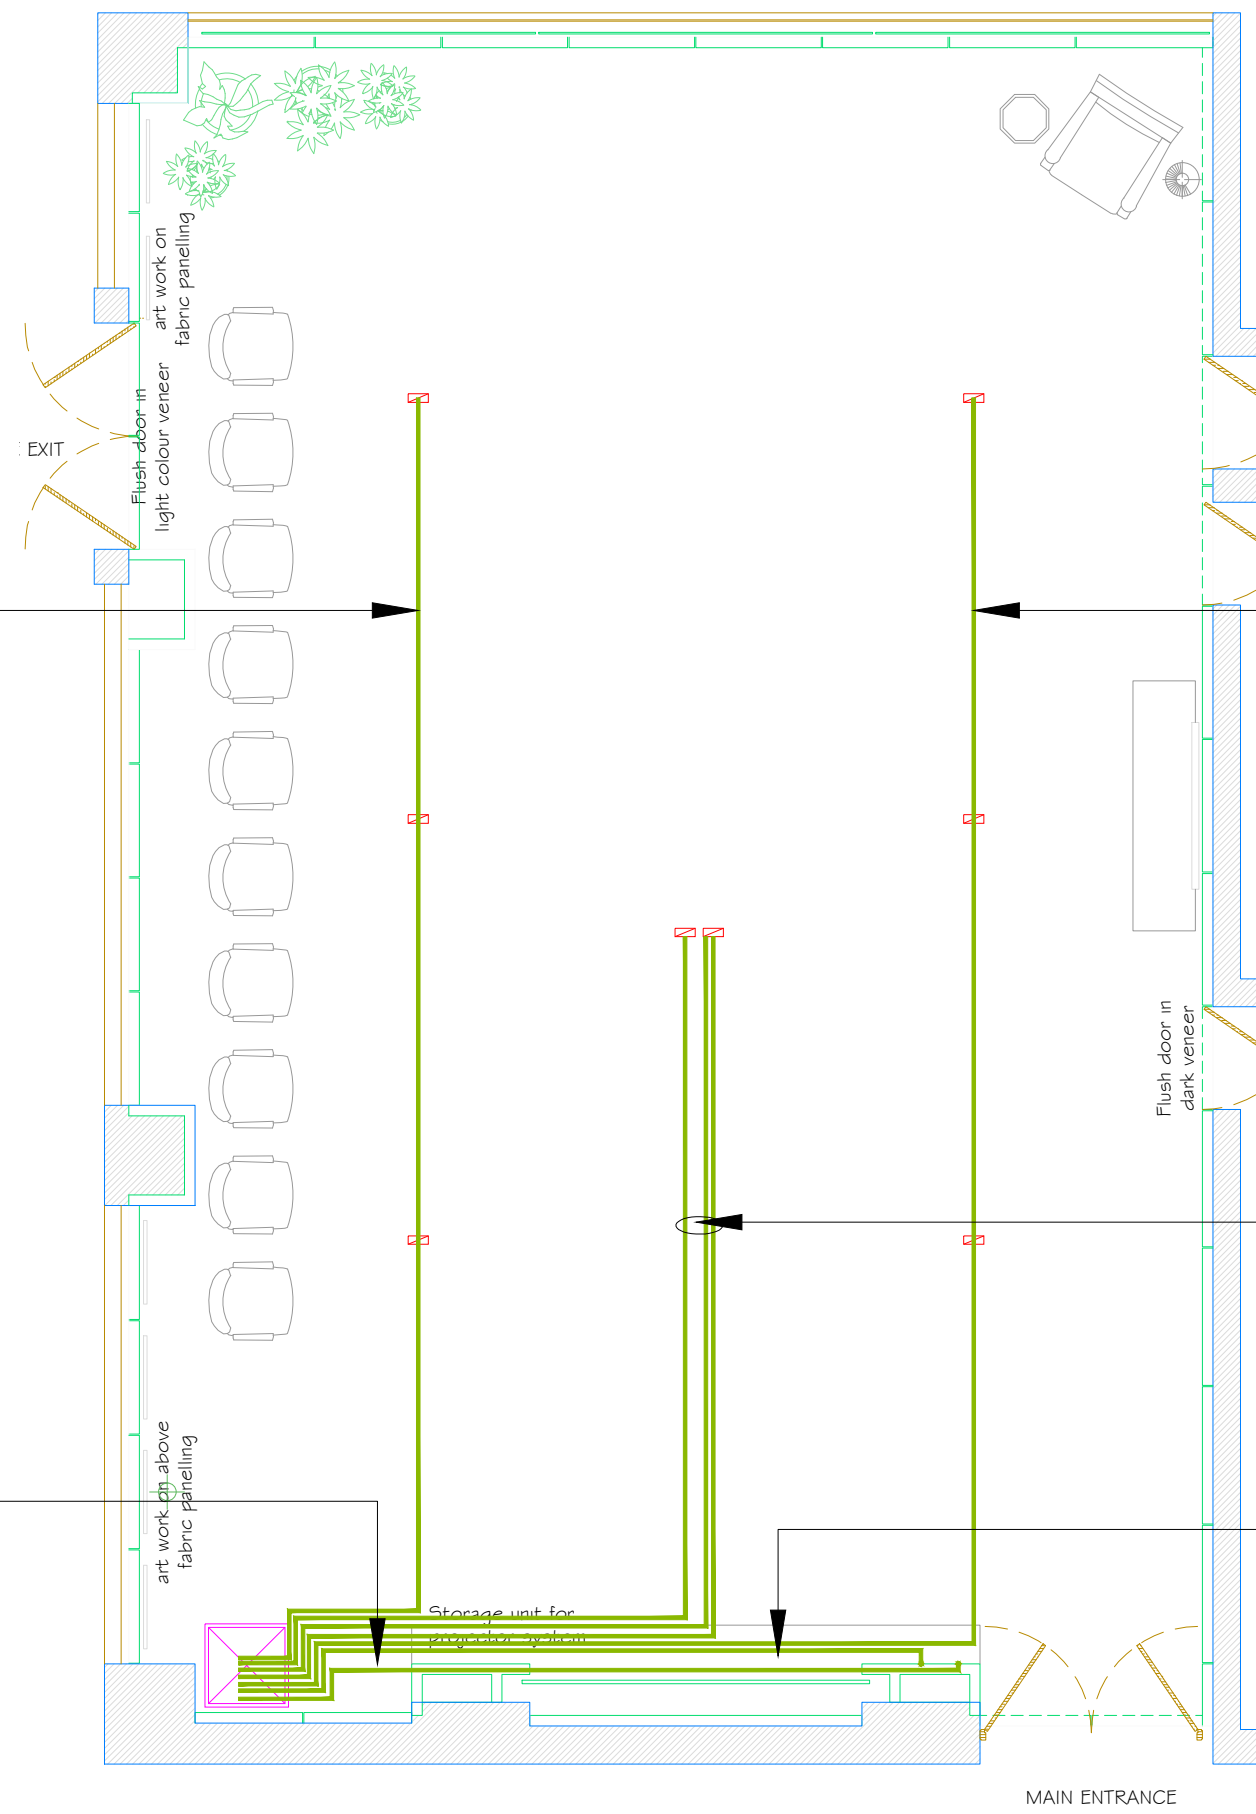

150mm x 150mm Floor J-Box
for Connectivity

100mm x 40mm Floor Raceway
for Connectivity

COPYRIGHT:

* All Dimensions are in MM

NOTES:

NO.	REVISIONS	DRN	CHK

CLIENT:

ARCHITECTURE INTERIOR DESIGN :

AV SYSTEM COLLABORATIONS INTEGRATOR:

PROJECT

TITLE
MPT - BOARD ROOM
FLOOR RACEWAY LAYOUT

DRAWN BY AM	CHECKED BY MANDAR
----------------	----------------------

DRAWING NO.
MPT_BR_FR_0.01

DATE 09.06.2016	SCALE	REV RO
--------------------	-------	-----------

REASON FOR ISSUE
SHOP DRAWING

1 x 25mm Ceiling Conduit
For Ceiling Speaker

1 x 25mm Ceiling Conduit
For Ceiling Speaker

1 x 25mm Ceiling Conduit
For Screen Power

3 x 25mm Ceiling Conduit
For Ceiling Projector /Lift Power

REASON FOR ISSUE
SHOP DRAWING