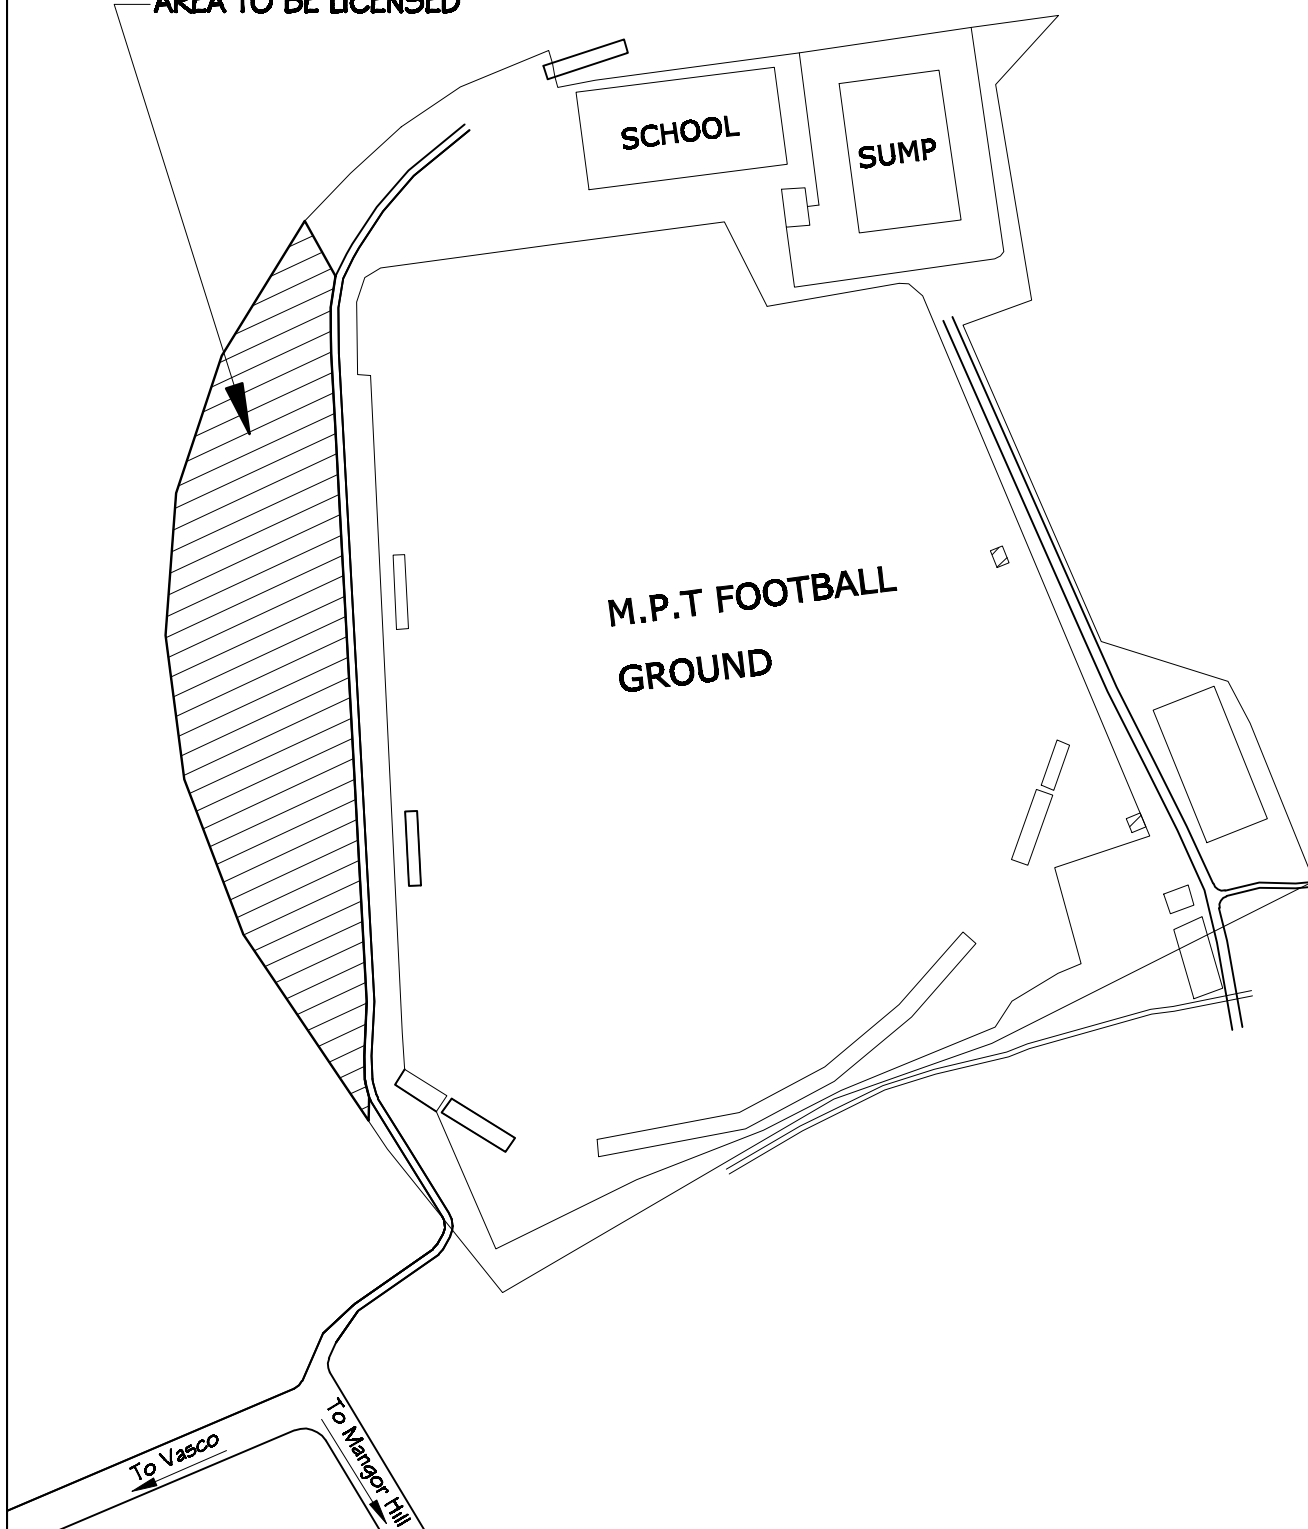

AREA TO BE LICENSED

SCALE :-

Ref:-

**LICENSING OF AREA ADMEASURING 4350.00 Sq.Mt.
LOCATED NEAR MPT GROUND AT BAINA, FOR STORAGE/
HANDLING CONTAINERS FOR A PERIOD OF TEN YEARS
ON TENDER CUM AUCTION BASIS.**