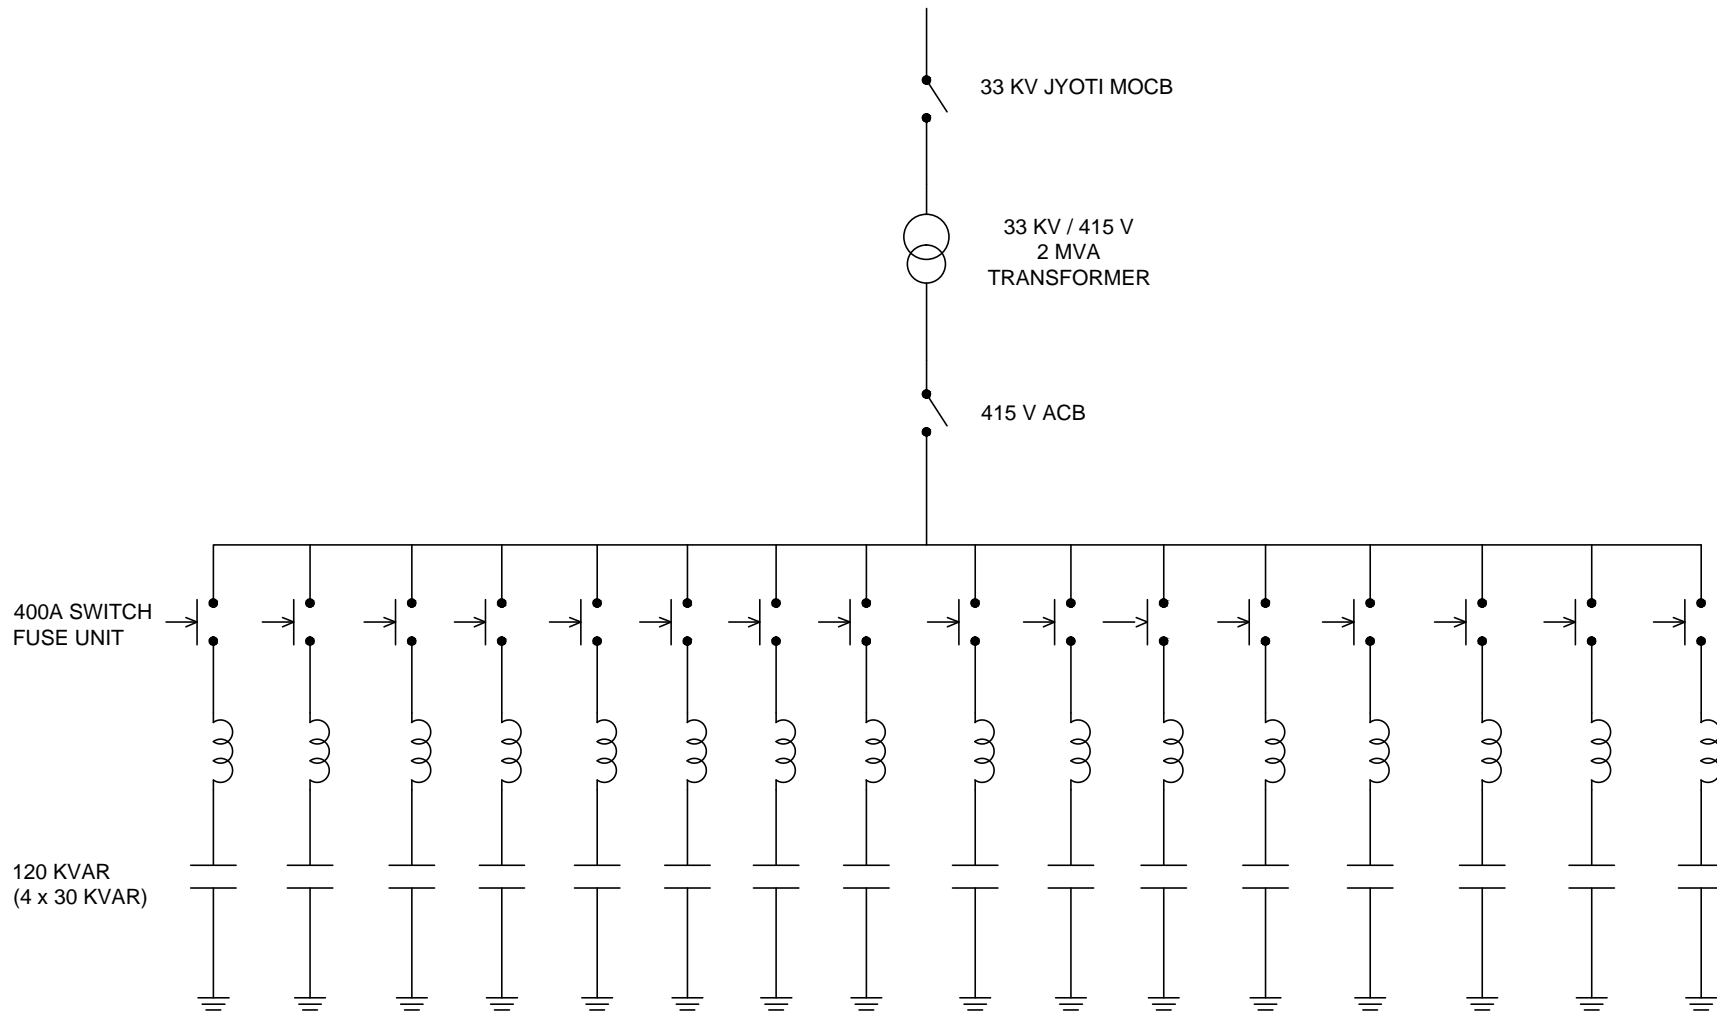

POWER FACTOR IMPROVEMENT SYSTEM SINGLE LINE DIAGRAM

SKETCH NO.	20160812-1/0	DATE	12-08-2016
------------	---------------------	------	------------