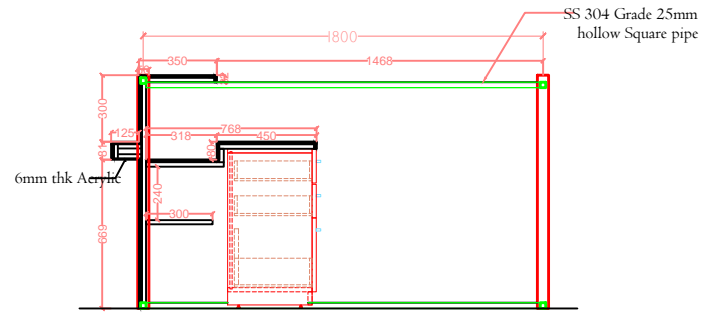

FRONT ELEVATION

SECTION B-B'

SECTION A-A'

ELEVATION-C

PLAN

E-VISA HELP DESK COUNTER
2400 X 1800 X 1050MM