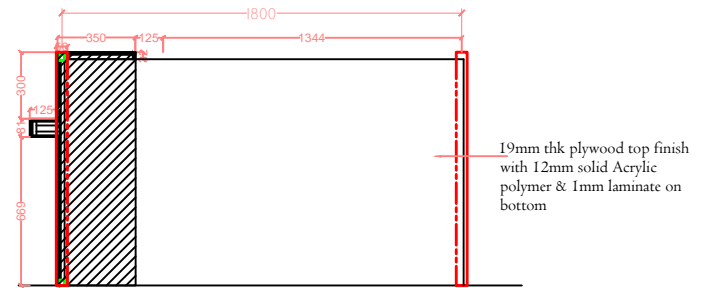

FRONT ELEVATION

SECTION B-B'

SECTION A-A'

ELEVATION-C

PLAN

E-VISA HELP DESK COUNTER
2400 X 1800 X 1050MM