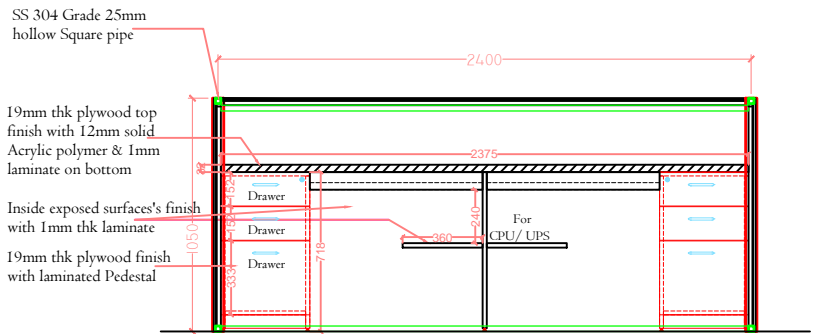

FRONT ELEVATION

SECTION B-B'

SECTION A-A'

ELEVATION-C

PLAN

E-VISA HELP DESK COUNTER
2400 X 1800 X 1050MM