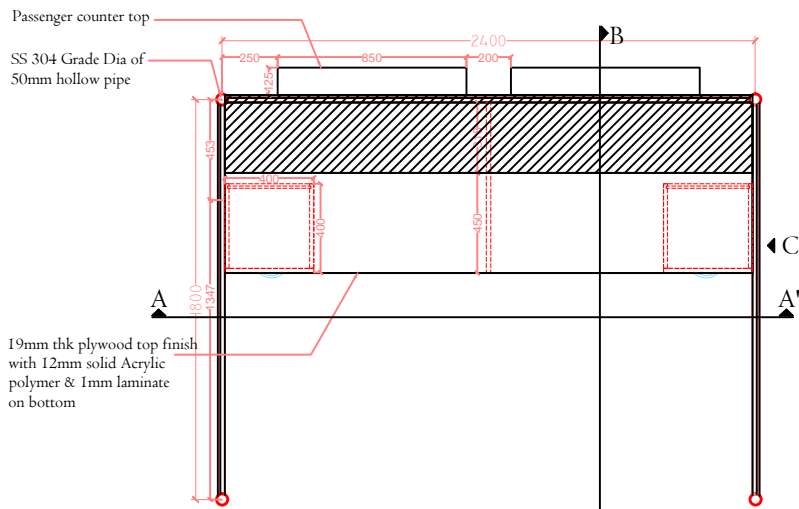

FRONT ELEVATION

SECTION B-B'

SECTION A-A'

ELEVATION-C

PLAN

E-VISA HELP DESK COUNTER
2400 X 1800 X 1050MM