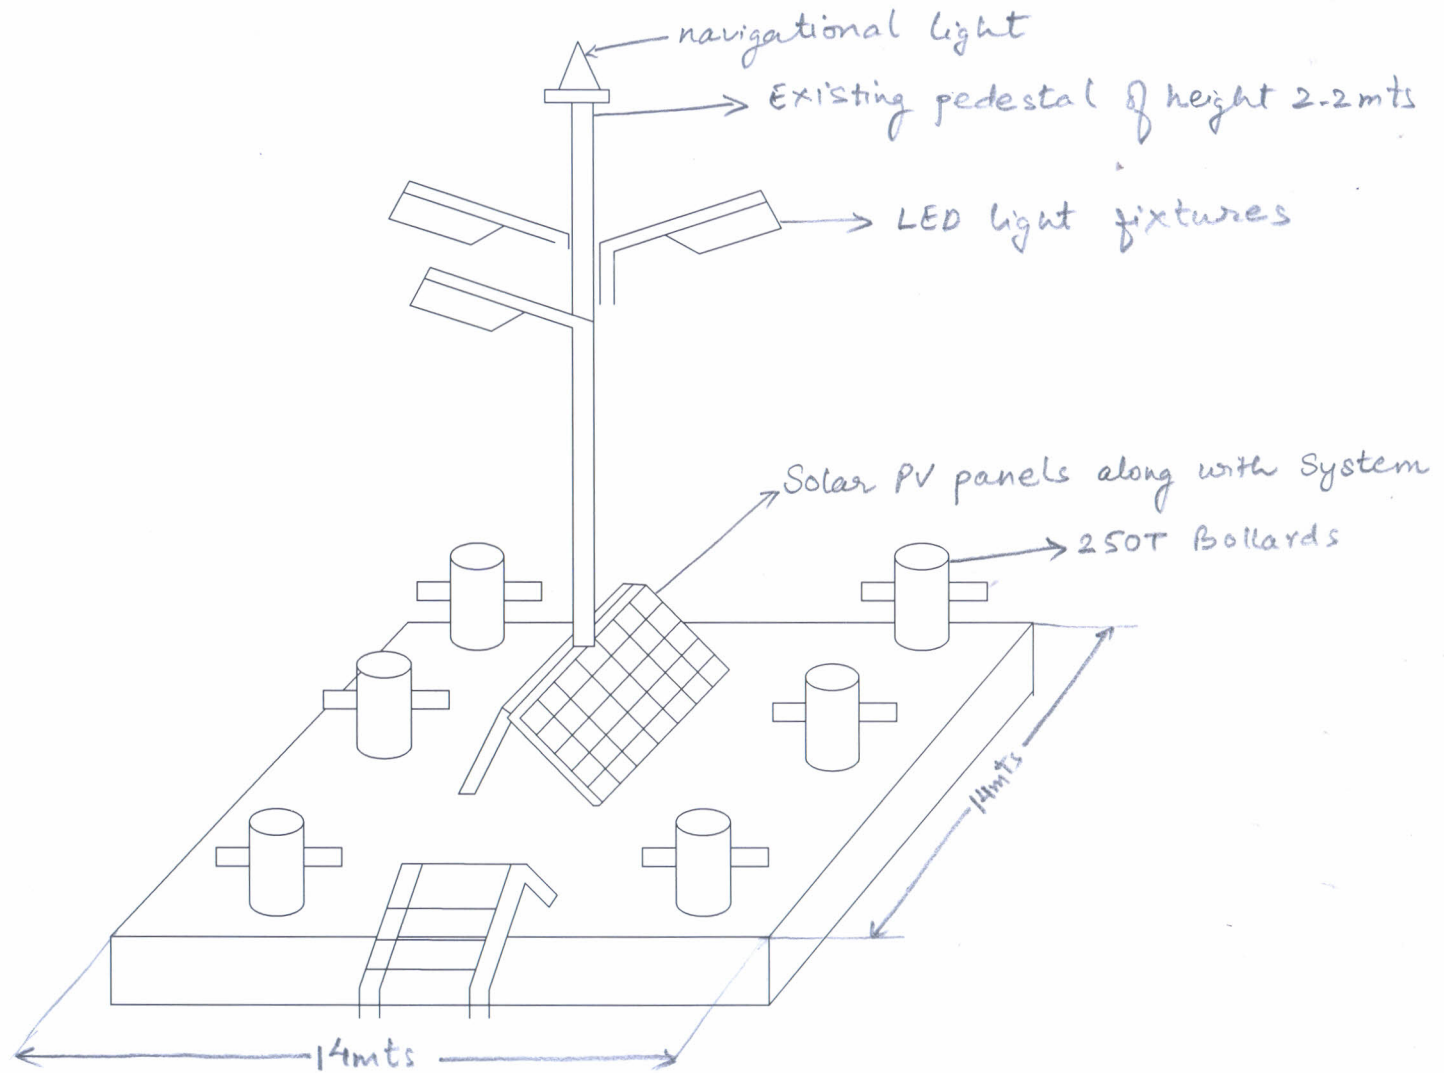

# ILLUMINATION OF MOORING DOLPHIN USING SOLAR POWER

SCALE : N.T.S.

SKETCH NO.	20170211-1/0	DATE	11-02-2017
------------	--------------	------	------------