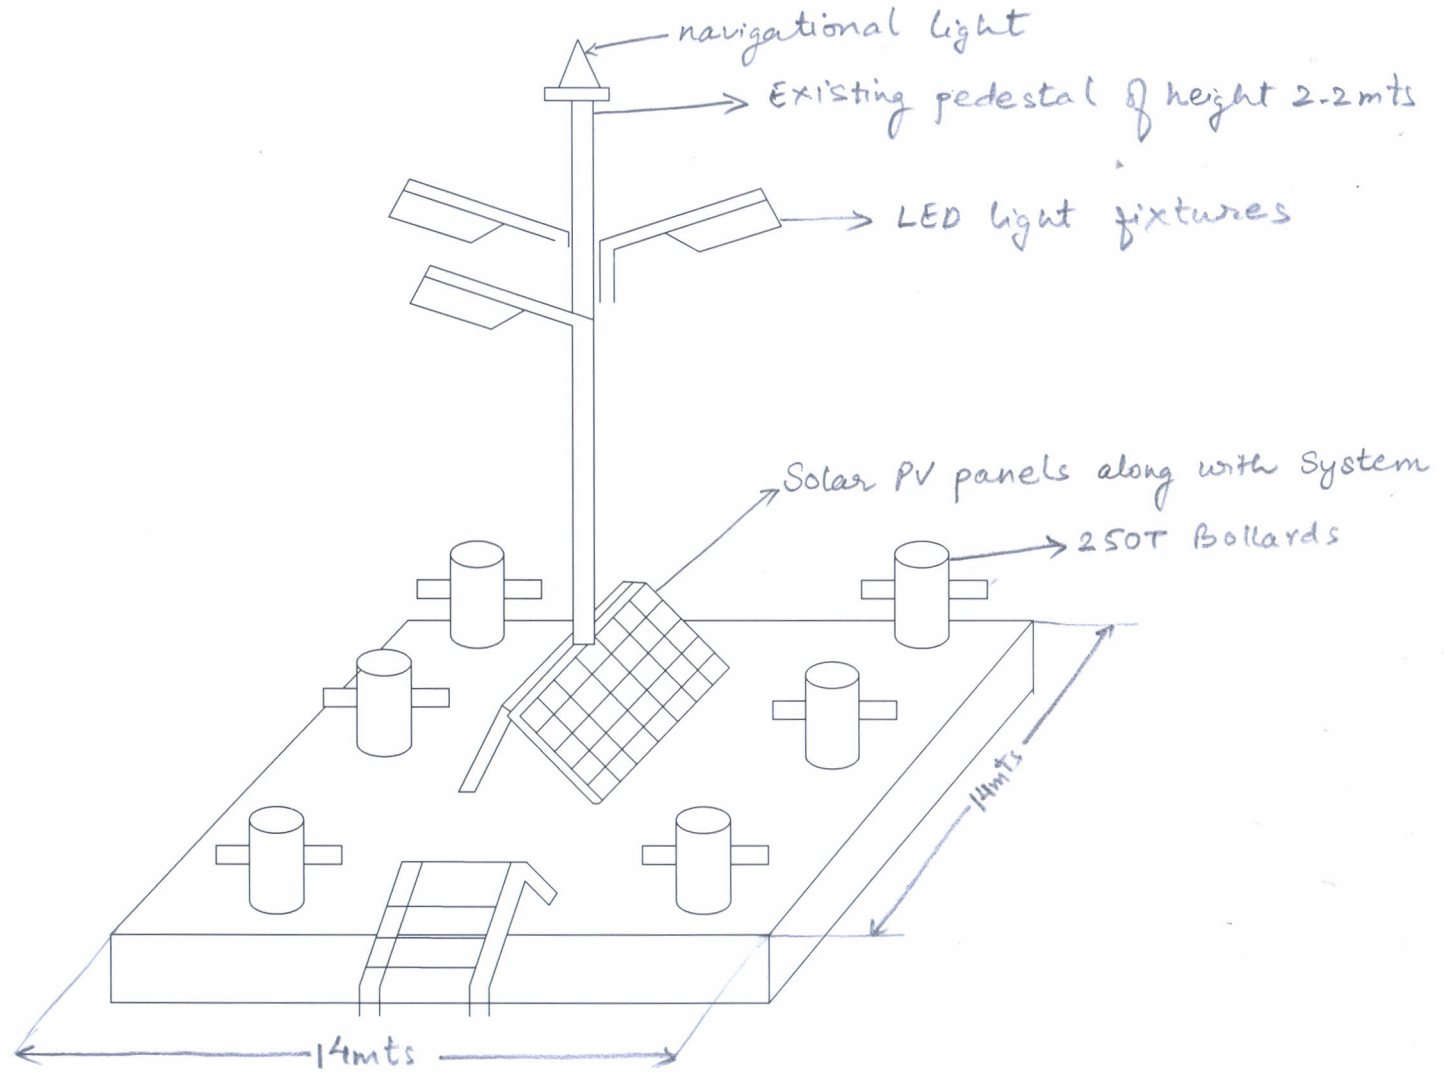

# ILLUMINATION OF MOORING DOLPHIN USING SOLAR POWER

SCALE : N.T.S.

SKETCH NO.	20170211-1/0	DATE	11-02-2017
------------	--------------	------	------------